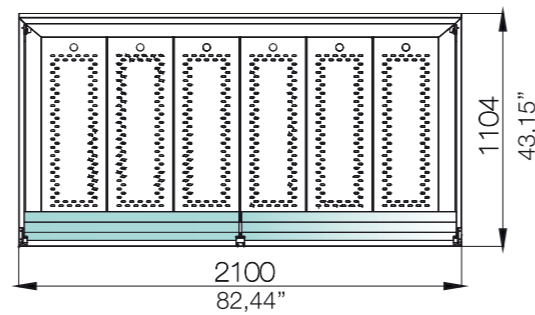

schede tecniche

LINEA BANCHI PESCE

INOX PACK[®]
DIVISIONE GRANDI IMPIANTI

1. STAFFE REGGMETRO IN ACCIAIO
2. VETRI FRONTALI DRITTI O CURVI
3. VETRI LATERALI SAGOMATI IN PLEXIGLASS

1. PLEXIGLASS GLASS HOLDER BRACKETS
2. FRONT GLASSES STRAIGHT OR CURVED
3. SHAPED SIDE GLASSES IN PLEXIGLASS

IPERBANCO

Ipermetro

Iperbanco

1800x1100
2000x1100
2200x1100