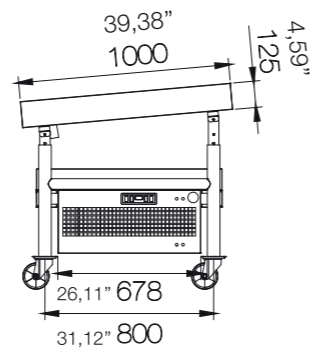

schede tecniche

LINEA BANCHI PESCE

INOX PACK[®]
DIVISIONE GRANDI IMPIANTI

1. STAFFE REGGMETRO IN ACCIAIO
2. VETRI FRONTALI DRITTI O CURVI
3. VETRI LATERALI SAGOMATI IN PLEXIGLASS

1. PLEXIGLASS GLASS HOLDER BRACKETS
2. FRONT GLASSES STRAIGHT OR CURVED
3. SHAPED SIDE GLASSES IN PLEXIGLASS

IPERBANCO

Ipermetro

Iperbanco

1800x1100
2000x1100
2200x1100