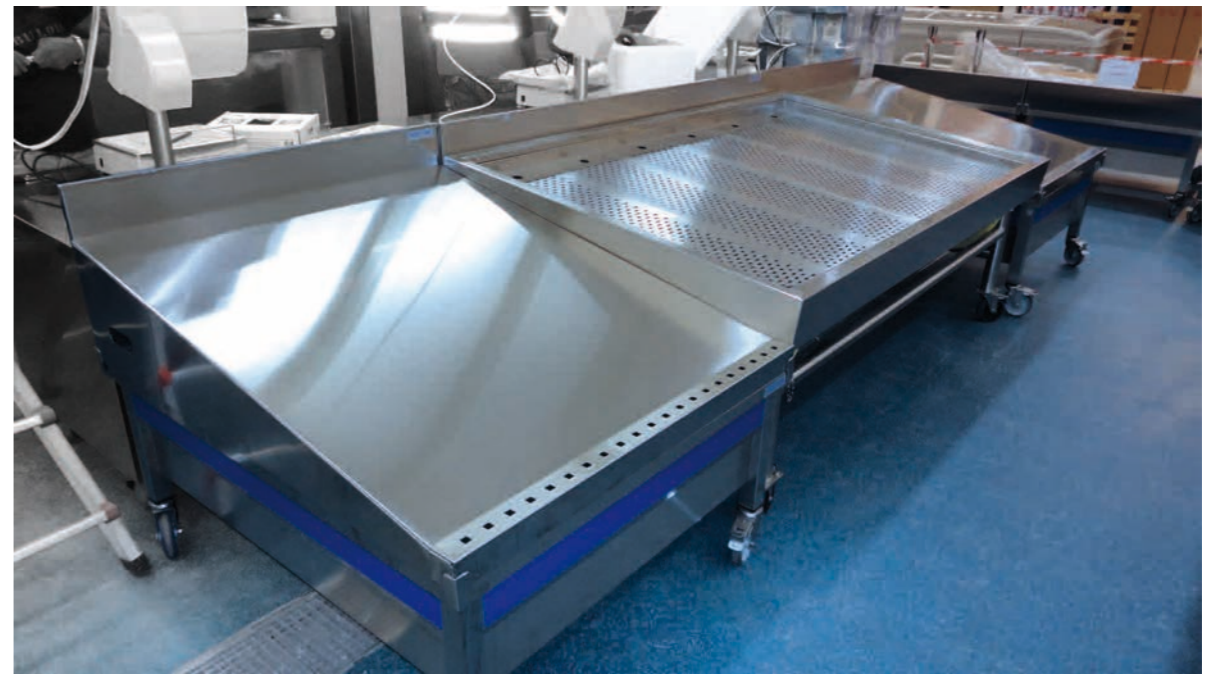

schede tecniche

LINEA BANCHI PESCE

INOX PACK[®]
DIVISIONE GRANDI IMPIANTI

1. STAFFE REGGMETRO IN ACCIAIO
2. VETRI FRONTALI DRITTI O CURVI
3. VETRI LATERALI SAGOMATI IN PLEXIGLASS

1. PLEXIGLASS GLASS HOLDER BRACKETS
2. FRONT GLASSES STRAIGHT OR CURVED
3. SHAPED SIDE GLASSES IN PLEXIGLASS

IPERBANCO

Ipermetro

Iperbanco

1800x1100
2000x1100
2200x1100