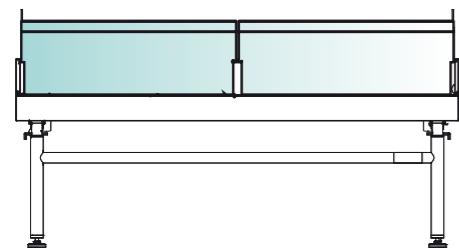

schede tecniche

LINEA BANCHI PESCE

INOX PACK[®]
DIVISIONE GRANDI IMPIANTI

1. STAFFE REGGMETRO IN ACCIAIO
2. VETRI FRONTALI DRITTI O CURVI
3. VETRI LATERALI SAGOMATI IN PLEXIGLASS

1. PLEXIGLASS GLASS HOLDER BRACKETS
2. FRONT GLASSES STRAIGHT OR CURVED
3. SHAPED SIDE GLASSES IN PLEXIGLASS

IPERBANCO

Ipermetro

Iperbanco

1800x1100
2000x1100
2200x1100