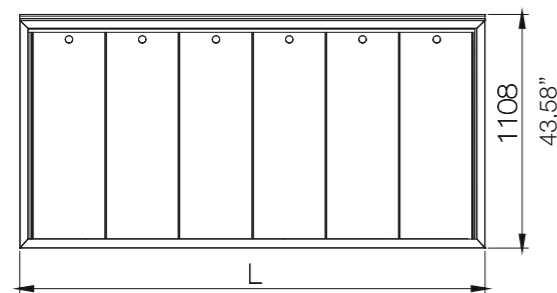

schede tecniche

LINEA BANCHI PESCE

INOX PACK[®]
DIVISIONE GRANDI IMPIANTI

1. STAFFE REGGMETRO IN ACCIAIO
2. VETRI FRONTALI DRITTI O CURVI
3. VETRI LATERALI SAGOMATI IN PLEXIGLASS

1. PLEXIGLASS GLASS HOLDER BRACKETS
2. FRONT GLASSES STRAIGHT OR CURVED
3. SHAPED SIDE GLASSES IN PLEXIGLASS

IPERBANCO

Ipermetro

Iperbanco

1800x1100
2000x1100
2200x1100