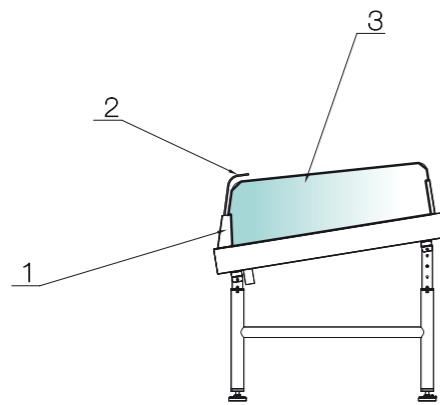

schede tecniche

LINEA BANCHI PESCE

INOX PACK[®]
DIVISIONE GRANDI IMPIANTI

1. STAFFE REGGMETRO IN ACCIAIO
2. VETRI FRONTALI DRITTI O CURVI
3. VETRI LATERALI SAGOMATI IN PLEXIGLASS

1. PLEXIGLASS GLASS HOLDER BRACKETS
2. FRONT GLASSES STRAIGHT OR CURVED
3. SHAPED SIDE GLASSES IN PLEXIGLASS

IPERBANCO

Ipermetro

Iperbanco

1800x1100
2000x1100
2200x1100