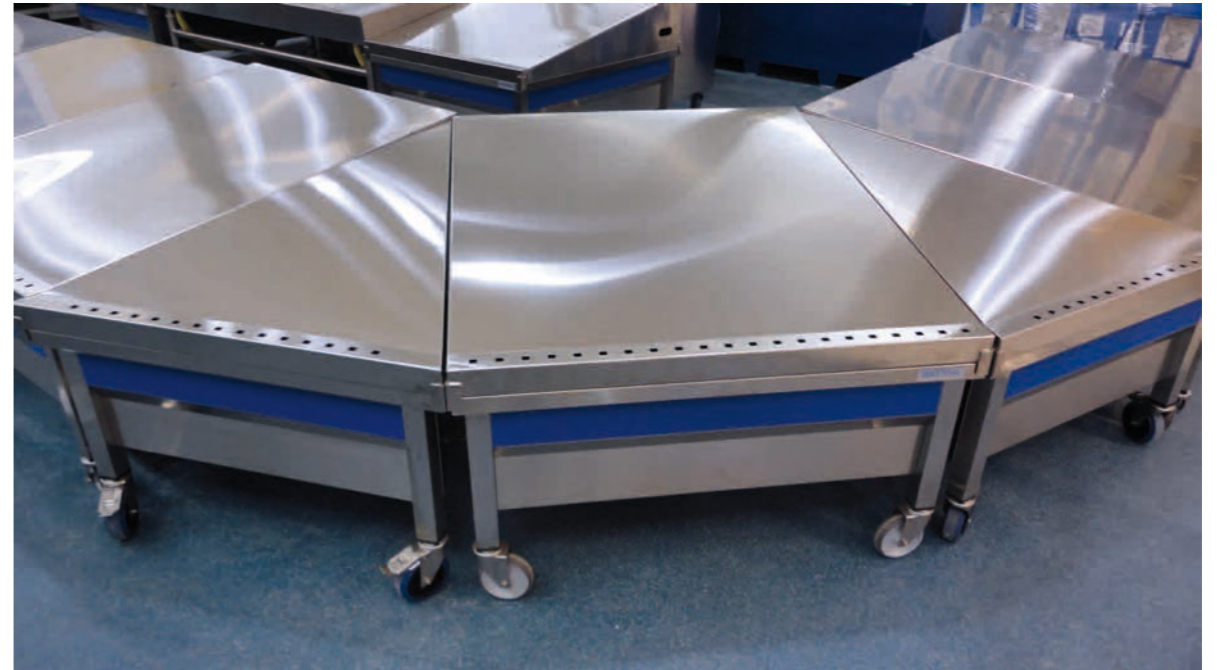

schede tecniche

LINEA BANCHI PESCE

INOX PACK[®]
DIVISIONE GRANDI IMPIANTI

1. STAFFE REGGMETRO IN ACCIAIO
2. VETRI FRONTALI DRITTI O CURVI
3. VETRI LATERALI SAGOMATI IN PLEXIGLASS

1. PLEXIGLASS GLASS HOLDER BRACKETS
2. FRONT GLASSES STRAIGHT OR CURVED
3. SHAPED SIDE GLASSES IN PLEXIGLASS

IPERBANCO

Ipermetro

Iperbanco

1800x1100
2000x1100
2200x1100